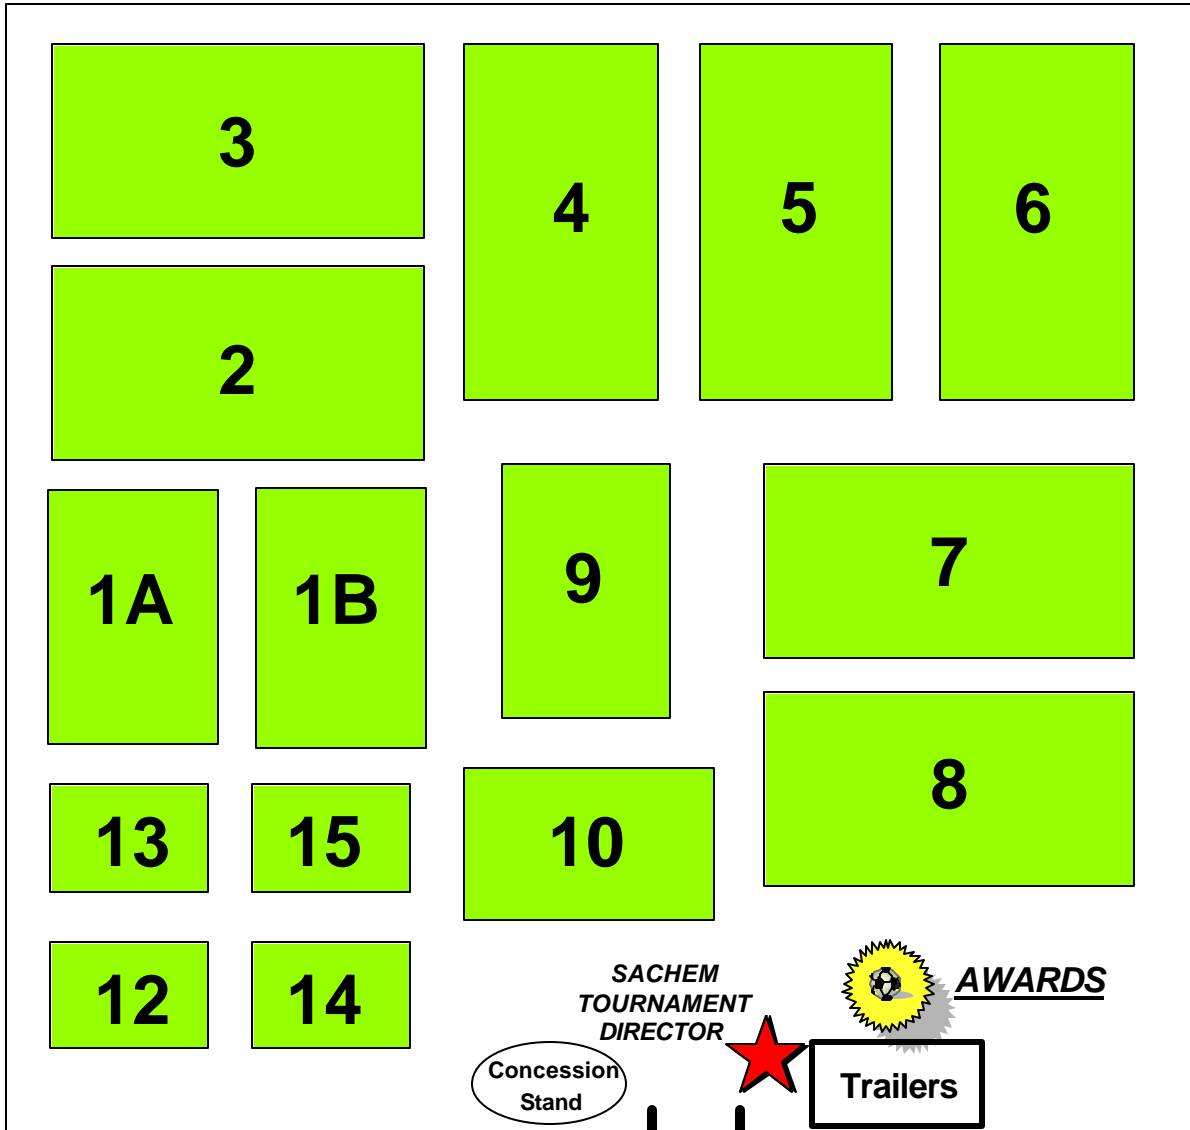

North

Soccer Complex Entrance

Coach's Lot

Parking Lot

LIE North Service Road

East

LONG ISLAND EXPRESSWAY

West

South